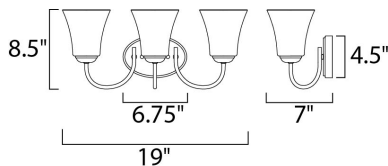

**MEASUREMENTS**

- DIMENSION : 19" W x 8.5" H x 7" Ext
- BACK PLATE : 6.75" W x 4.5" H x 5" HCO
- HANGING WEIGHT : 3.74 lb

**LAMPING**

- INPUT VOLTAGE : 120V
- BULB : 3 x 60W Incandescent E26 Medium , 180W Total
- BULB INCLUDED : (Not Included)
- DIMMABLE : Yes